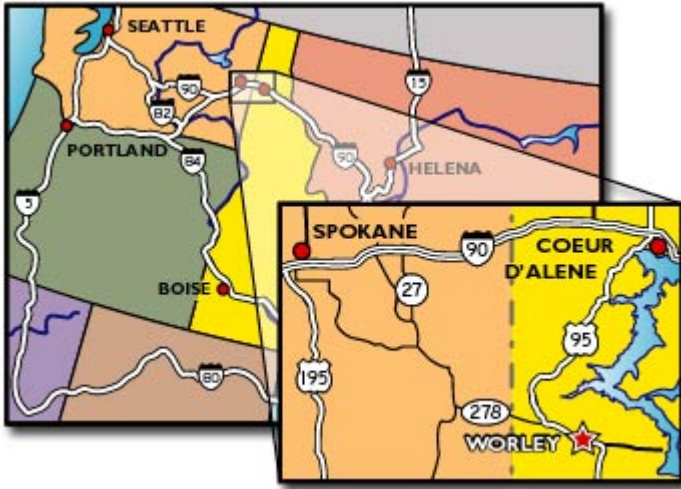

## Map and directions to Coeur d'Alene Casino Resort

From Coeur d'Alene: just 30 minutes south on US Highway 95, in Worley, Idaho.

From Spokane: Take the Pines Road exit off I-90, follow Hwy 27 south, to hwy 278, follows signs to the casino resort in Worley, Idaho.